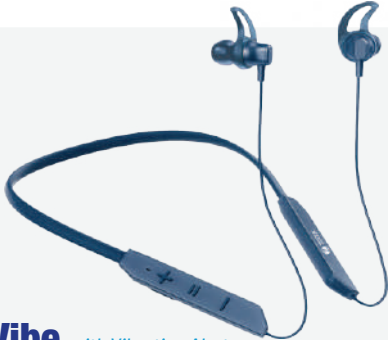

Compatibility

Universal

Battery Life

Playing Time: 24 Hrs*

Standby Time: 200 Days

Bluetooth NECKBANDS

Vibe *with Vibration Alert*

Bluetooth Neckband Stereo Headset with Mic

Bluetooth
5.0

Pure High
Quality Music

HD
Sound

Playback Time
20 Hrs*

200 mAh
Battery

IPX5
Sweatproof

Voice Assistant

Euphoria

Bluetooth Neckband Stereo Headset with Mic

Bluetooth
5.0

Pure High
Quality Music

HD
Sound

Playback Time
18 Hrs*

10 mm
Stereo Driver

IPX5
Sweatproof

Voice Assistant