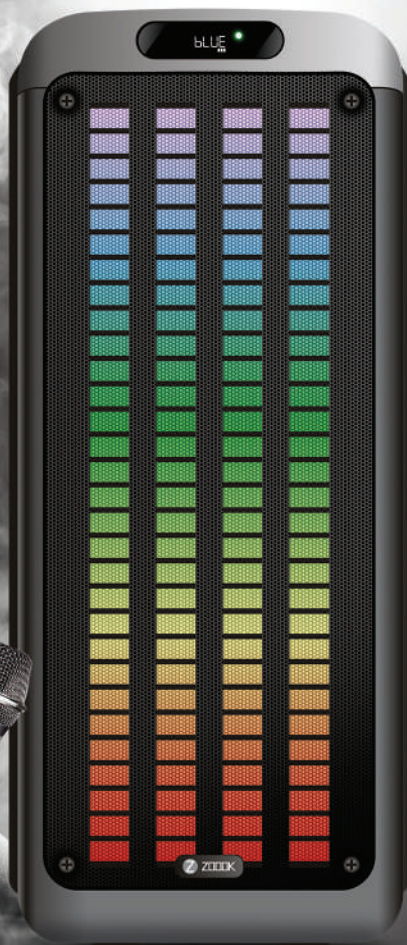

LIFESTYLE

Party Speakers | Headphones | Smart watches | Accessories

Designed Through

ART | INSPIRATION | IMAGINATION

www.zoook.com

Designed in France